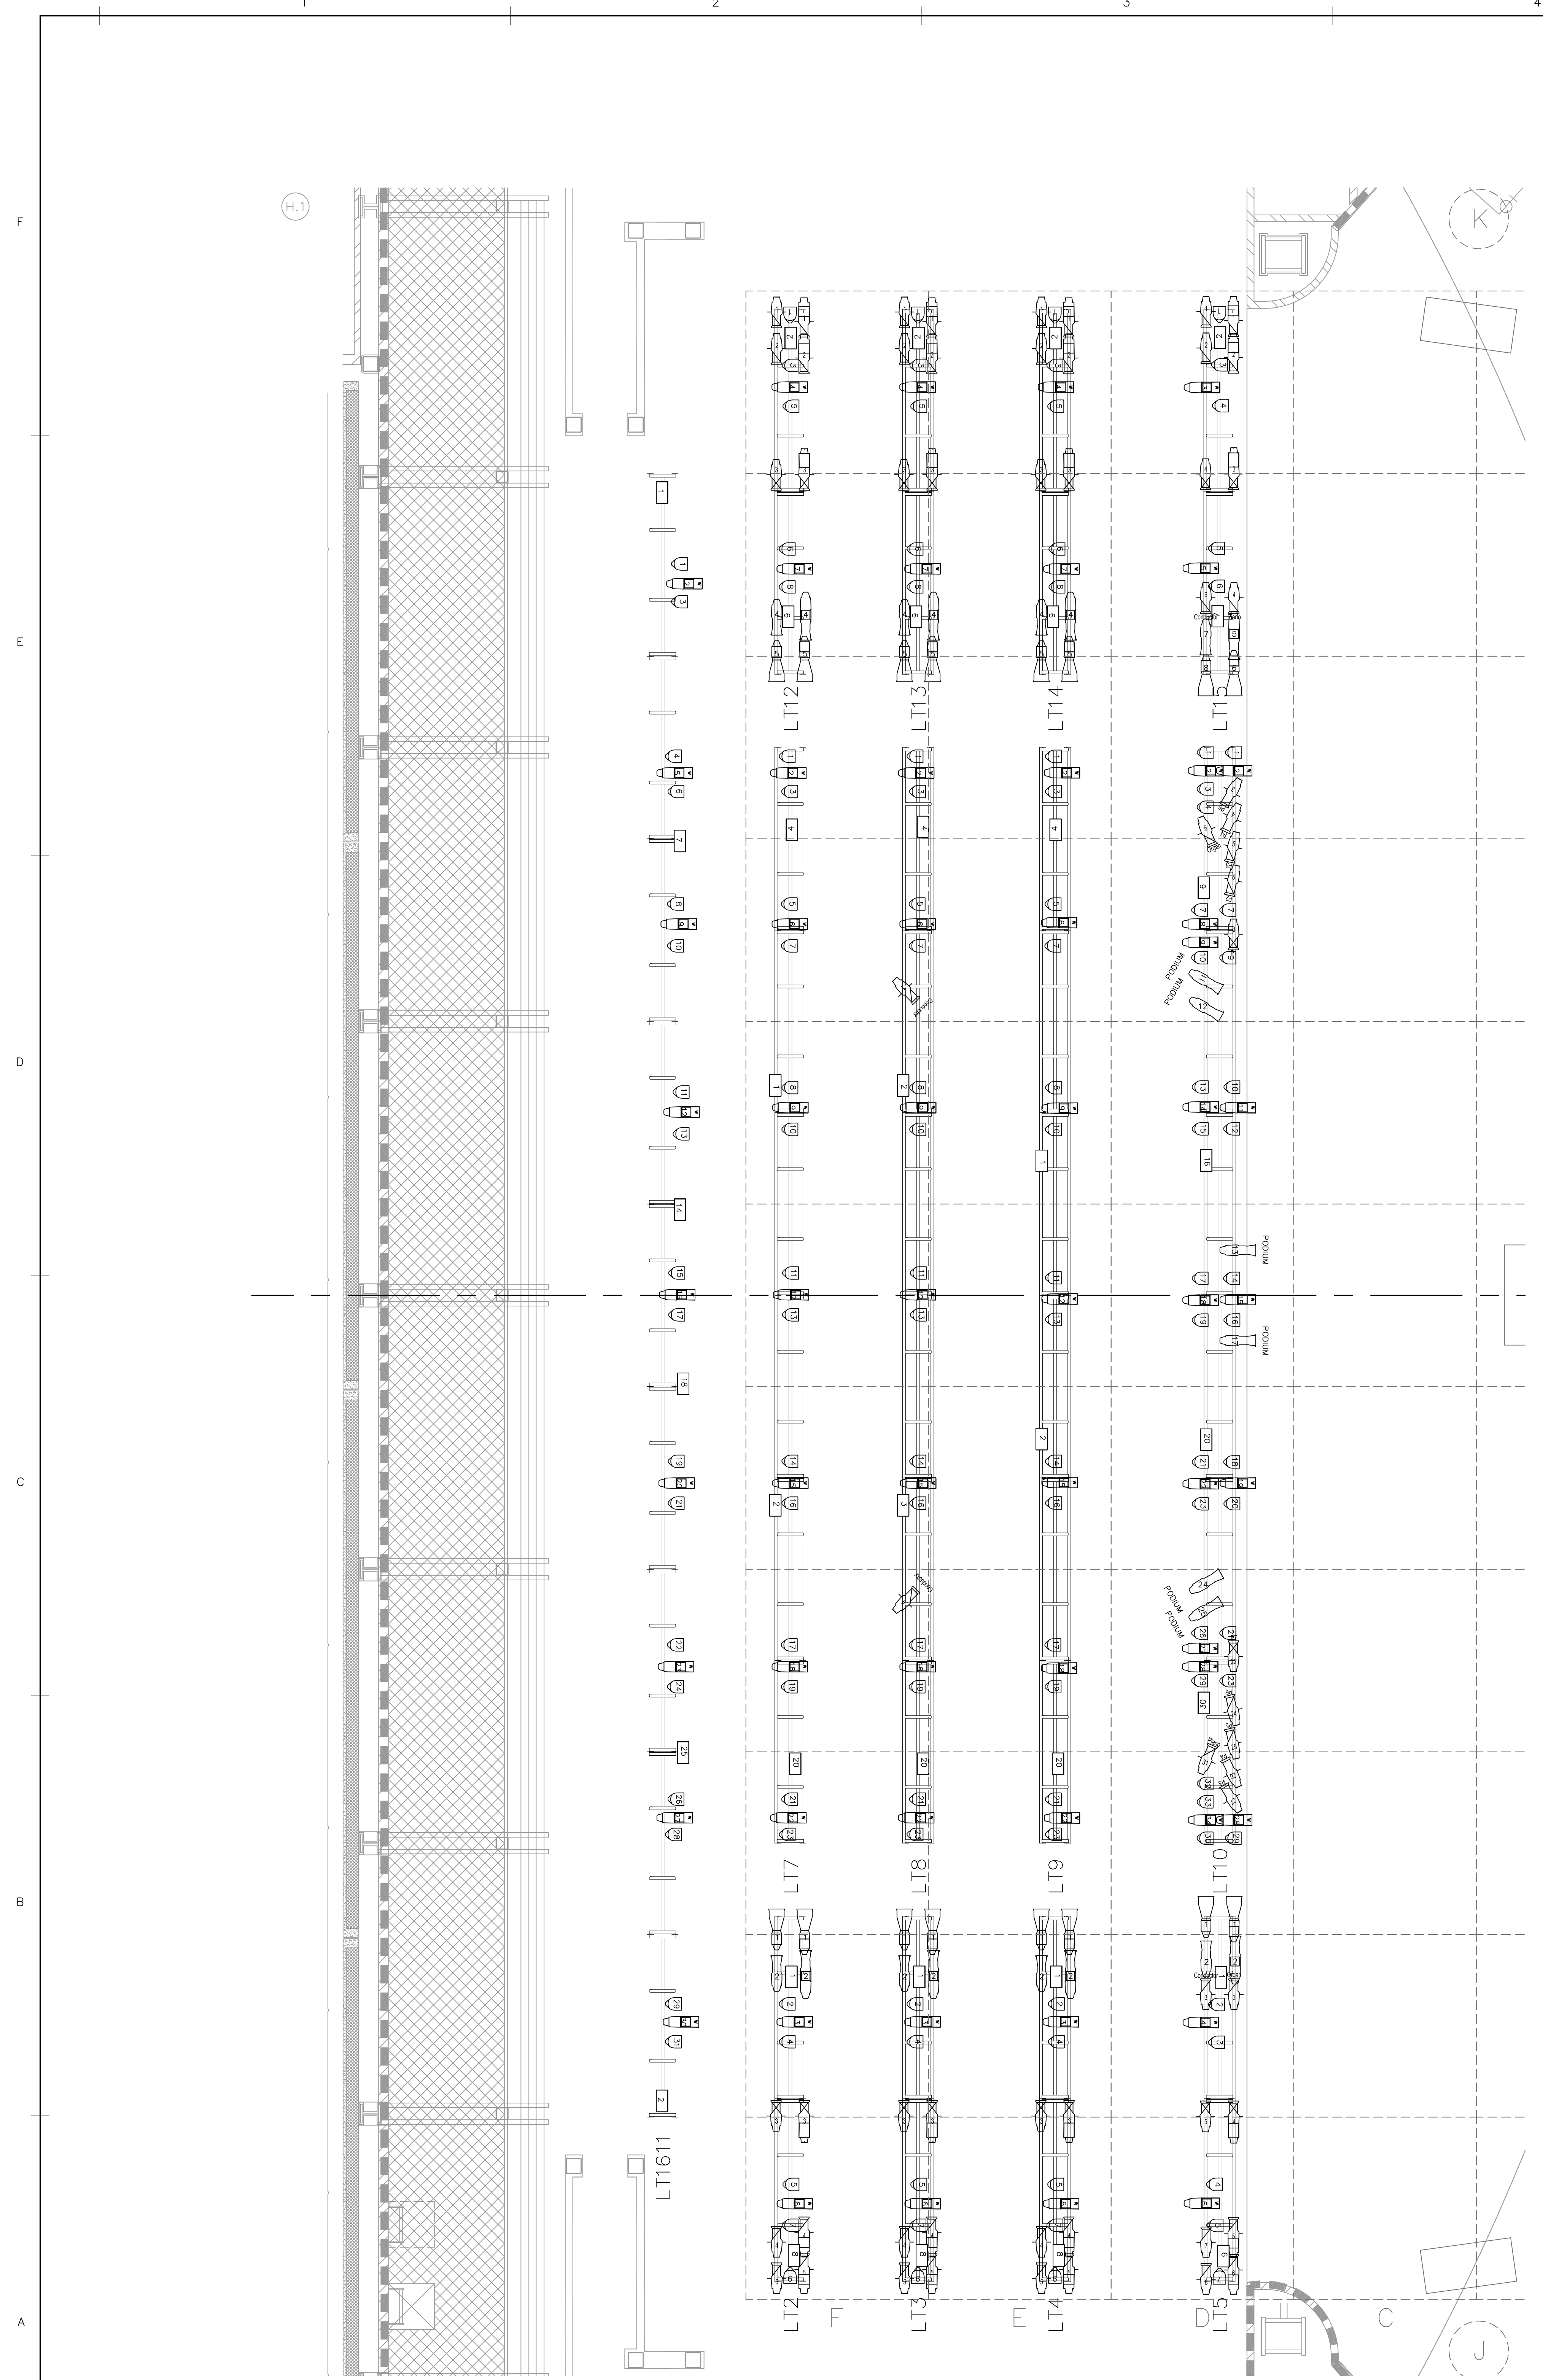

LIGHTING SYMBOL KEY	
LIGHTING FIXTURES	
	5 DEGREE ETC SOURCE FOUR
	5 DEGREE ETC SOURCE FOUR WITH SEACHANGER
	10 DEGREE ETC SOURCE FOUR
	10 DEGREE ETC SOURCE FOUR WITH SEACHANGER
	14 DEGREE ETC SOURCE FOUR
	14 DEGREE ETC SOURCE FOUR WITH SEACHANGER
	19 DEGREE ETC SOURCE FOUR
	19 DEGREE ETC SOURCE FOUR WITH SEACHANGER
	26 DEGREE ETC SOURCE FOUR
	26 DEGREE ETC SOURCE FOUR WITH SEACHANGER
	36 DEGREE ETC SOURCE FOUR
	ETC SOURCE FOUR PAR
	SEACHANGER WASH FIXTURE
	ETC SELEDOR VIVID 6 CELL
	Q-LITE WORKLIGHT 1000W
	AUTOYOKE WITH 5° S4
	AUTOYOKE WITH 10° S4
	AUTOYOKE WITH 14° S4
	AUTOYOKE WITH 19° S4
	VL3500Q 1200W 208V
	VL3500WASH FX 1500W 208V
	ROBERT JULIAT CYRANO 3-8 DEGREE 30A 208V

1 STAGE PLAN VIEW 10-18-2010  
1/4"=1'-0"

2 LIGHT PLOT REFERENCE VIEW  
NOT TO SCALE