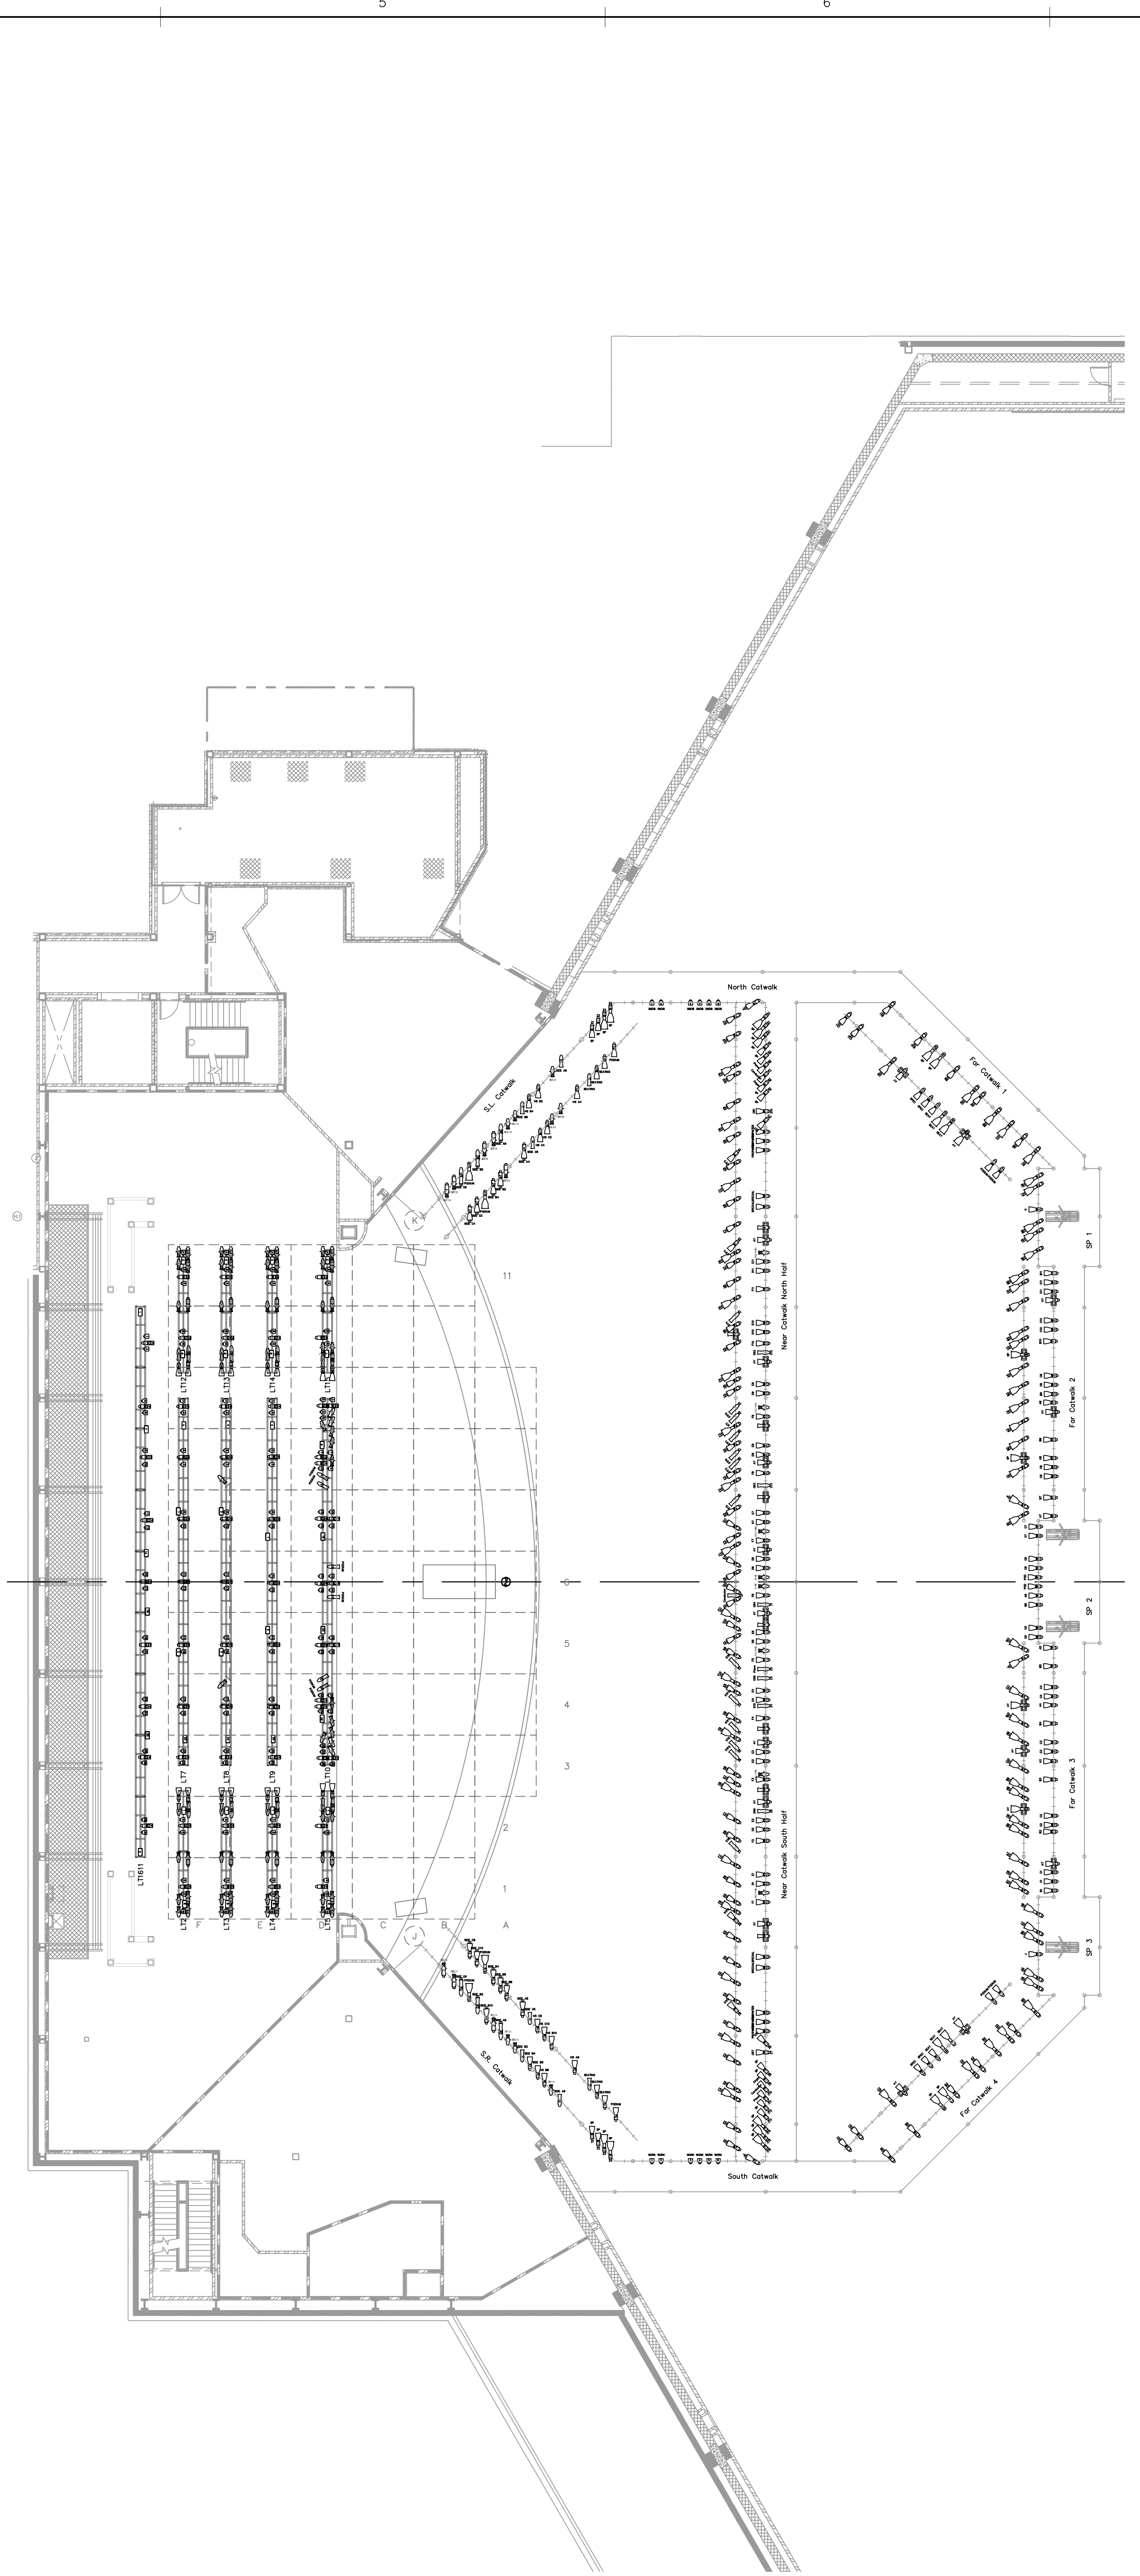

LIGHTING SYMBOL KEY	
LIGHTING FIXTURES	
	5 DEGREE ETC SOURCE FOUR
	5 DEGREE ETC SOURCE FOUR WITH SEACHANGER
	10 DEGREE ETC SOURCE FOUR
	10 DEGREE ETC SOURCE FOUR WITH SEACHANGER
	14 DEGREE ETC SOURCE FOUR
	14 DEGREE ETC SOURCE FOUR WITH SEACHANGER
	19 DEGREE ETC SOURCE FOUR
	19 DEGREE ETC SOURCE FOUR WITH SEACHANGER
	26 DEGREE ETC SOURCE FOUR
	26 DEGREE ETC SOURCE FOUR WITH SEACHANGER
	36 DEGREE ETC SOURCE FOUR
	ETC SOURCE FOUR PAR
	SEACHANGER WASH FIXTURE
	ETC SELEDOR VIVID 6 CELL
	Q-LITE WORKLIGHT 1000W
	AUTOYOKE WITH 5° S4
	AUTOYOKE WITH 10° S4
	AUTOYOKE WITH 14° S4
	AUTOYOKE WITH 19° S4
	VL3500Q 1200W 208V
	VL3500WASH FX 1500W 208V
	ROBERT JULIAT CYRANO 3-8 DEGREE 30A 208V

1 STAGE PLAN VIEW 10-18-2010  
1/4"=1'-0"

2 LIGHT PLOT REFERENCE VIEW  
NOT TO SCALE