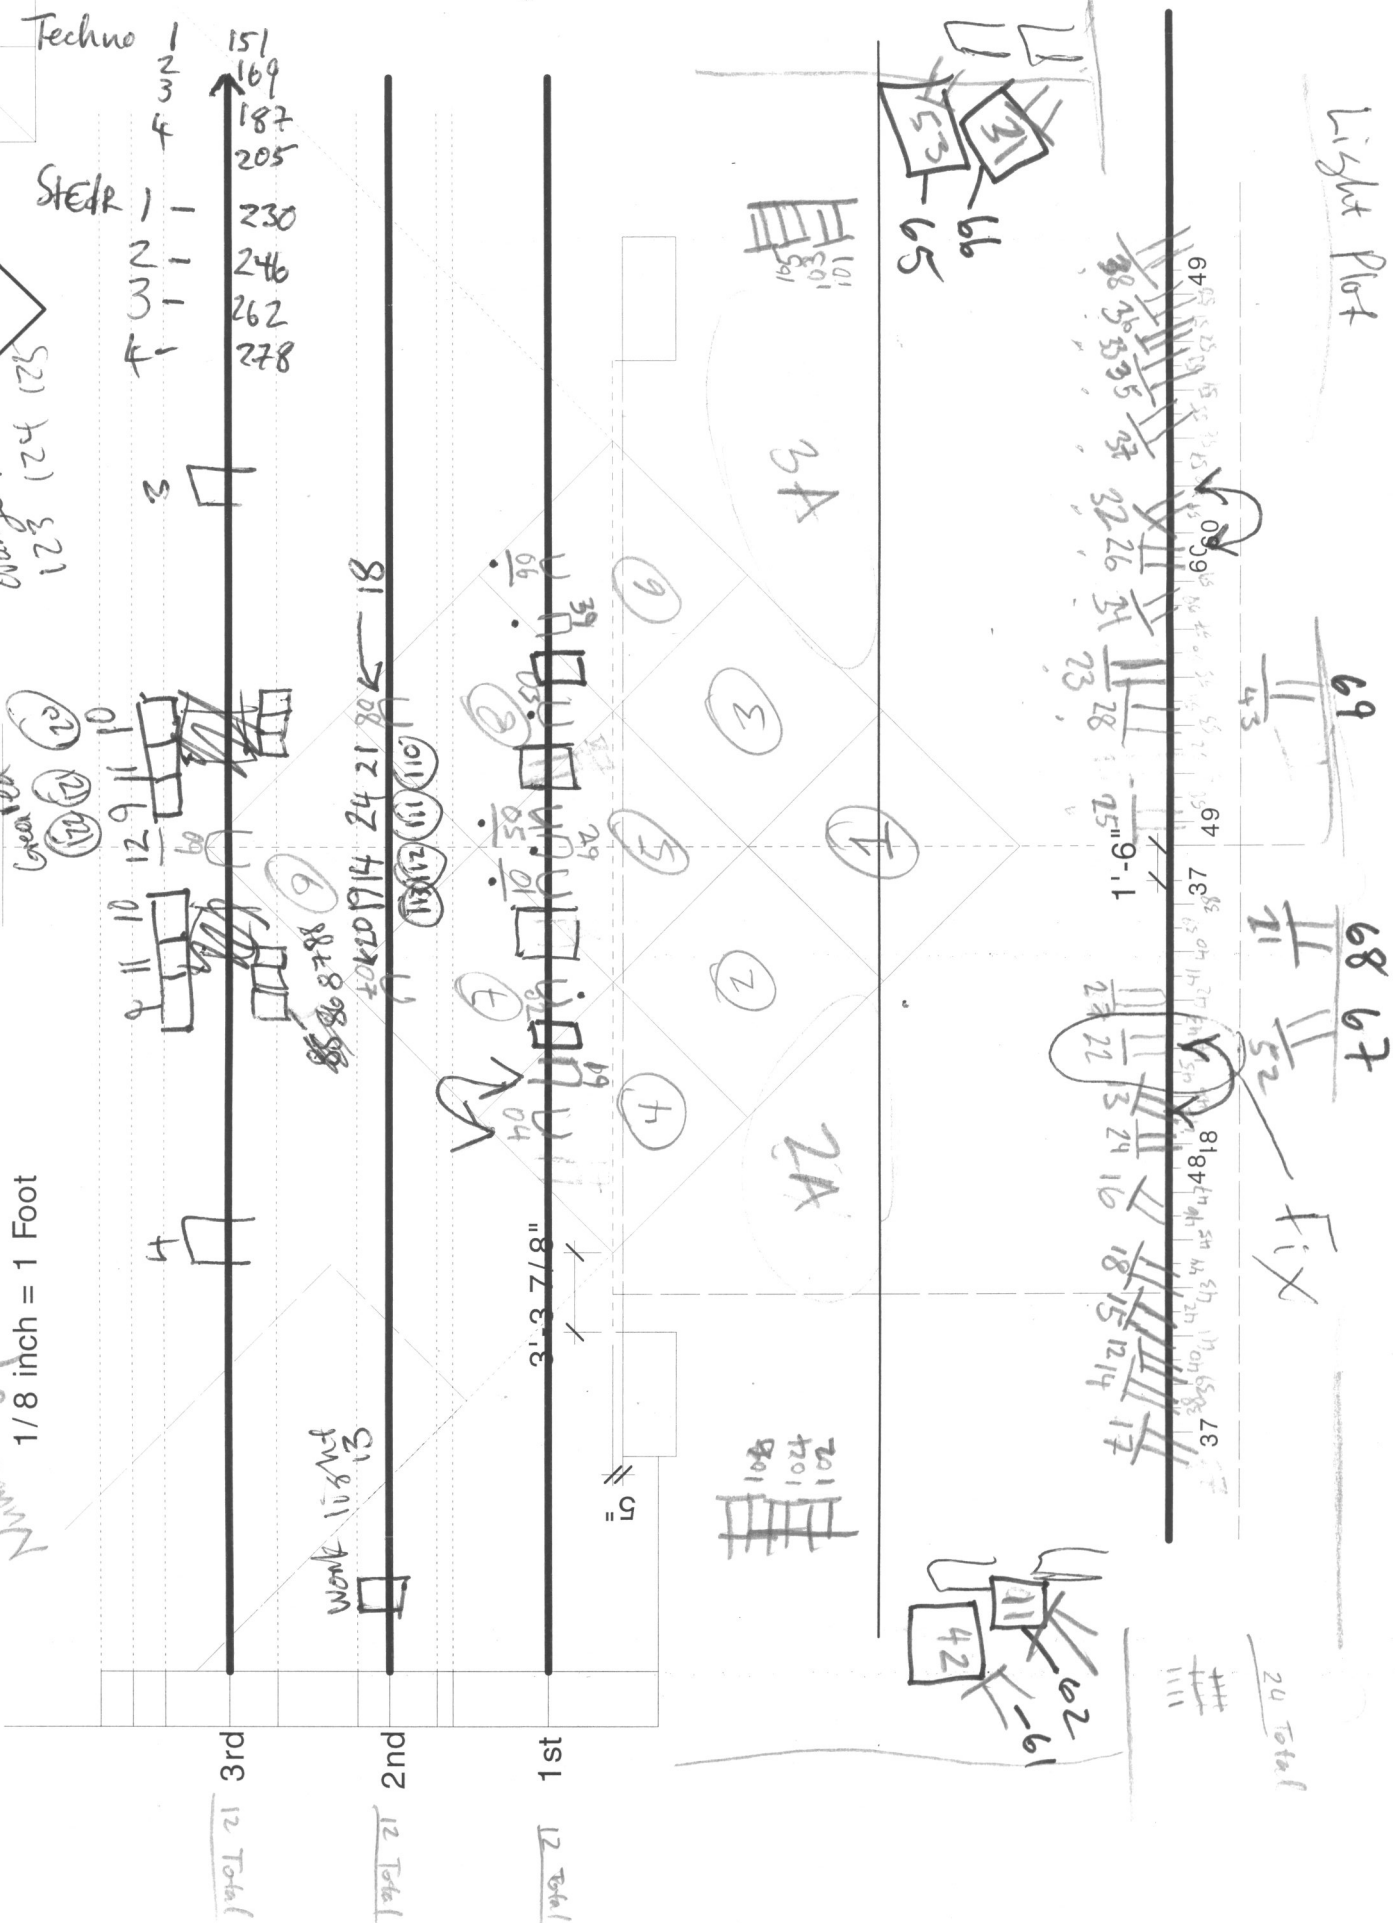

1783

Techno 1 151
 2 169
 3 187
 4 205

STEER 1 230
 2 246
 3 262
 4 278

average rider
 123 124 125

Great Blue
 10 11 12 9 11 10

Light Plot
 Light's Channels
 1/8 inch = 1 Foot

1/8 inch = 1 Foot

Work 10 8 13

Light Plot

69

68 67

Fix

20 Total